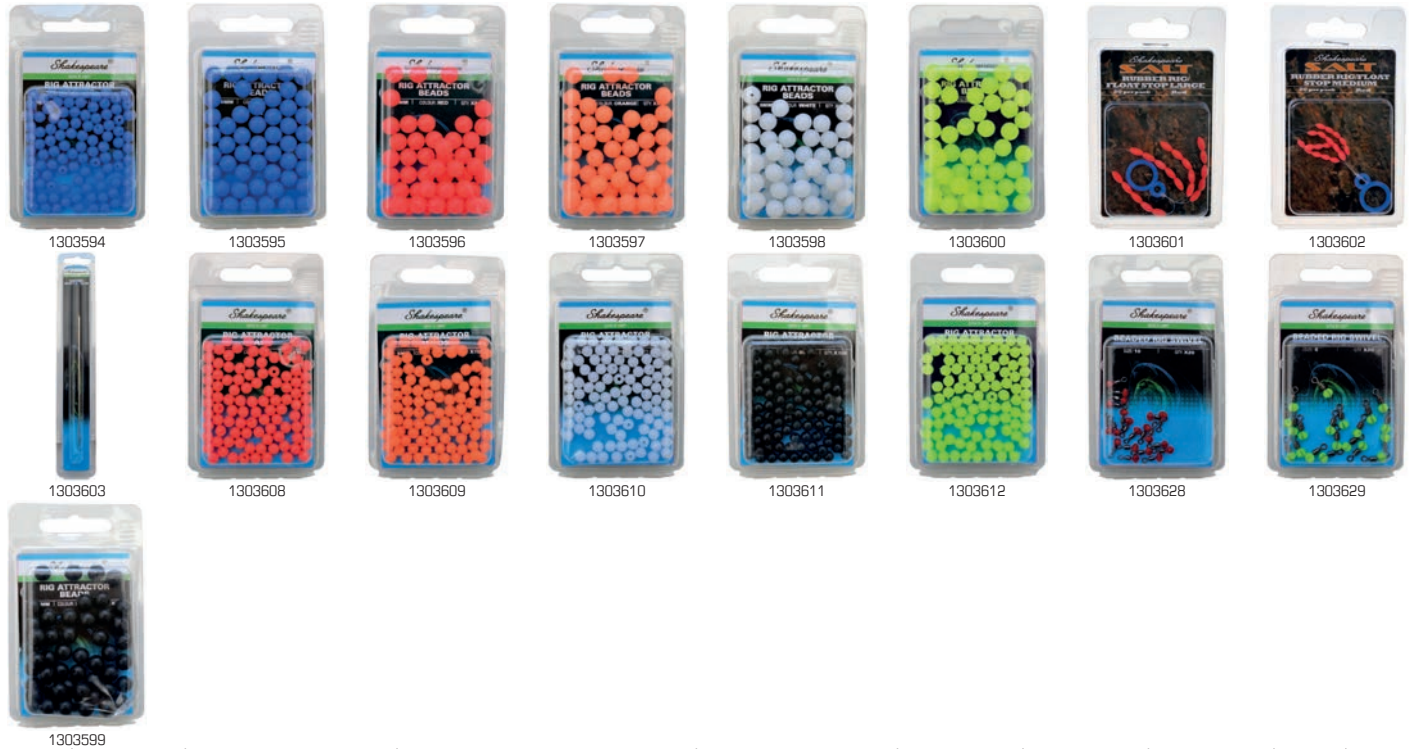

Salt XT Rig Component A

Positioned on the hook trace above the hook, these brightly coloured beads can be used in single or sequence colours to visually attract fish. Also used for general rig making.

S.A.P	U.P.C	BARCODE							R.R.P
1303594	043388334145		5MM RIG ATTRACTOR BEADS BLUE - 100PCS	9.5x7x2cm	100	14g	5	D66	0.99 €
1303608	043388334282		5MM RIG ATTRACTOR BEADS RED - 100PCS	9.5x7x2cm	100	14g	5	I66	0.99 €
1303609	043388334299		5MM RIG ATTRACTOR BEADS ORANGE - 100PCS	9.5x7x2cm	100	14g	5	F66	0.99 €
1303610	043388334305		5MM RIG ATTRACTOR BEADS WHITE - 100PCS	9.5x7x2cm	100	14g	5	X66	0.99 €
1303611	043388334312		5MM RIG ATTRACTOR BEADS BLACK - 100PCS	9.5x7x2cm	100	14g	5	T66	0.99 €
1303612	043388334329		5MM RIG ATTRACTOR BEADS YELLOW - 100PCS	9.5x7x2cm	100	14g	5	C66	0.99 €
1303595	043388334152		8MM RIG ATTRACTOR BEADS BLUE - 50PCS	12x2x2cm	50	20g	5	V66	0.99 €
1303596	043388334169		8MM RIG ATTRACTOR BEADS RED - 50PCS	12x2x2cm	50	20g	5	D66	0.99 €
1303597	043388334176		8MM RIG ATTRACTOR BEADS ORANGE - 50PCS	12x2x2cm	50	20g	5	S66	0.99 €
1303598	043388334183		8MM RIG ATTRACTOR BEADS WHITE - 50PCS	12x2x2cm	50	20g	5	S66	0.99 €
1303599	043388334190		8MM RIG ATTRACTOR BEADS BLACK - 50PCS	12x2x2cm	50	20g	5	D66	0.99 €
1303600	043388334206		8MM RIG ATTRACTOR BEADS YELLOW - 50PCS	12x2x2cm	50	20g	5	X66	0.99 €
1303629	043388334497		BEADED RIG SWIVEL SIZE 6 - 20PCS	9.5x7x2cm	20	14g	5	S266	3.99 €
1303628	043388334480		BEADED RIG SWIVEL SIZE 10 - 20PCS	9.5x7x2cm	20	8g	5	Y233	3.49 €
1303601	043388334213		RUBBER RIG/FLOAT STOP LARGE RED - 20PCS	12x7x2cm	20	10g	5	B59	0.89 €
1303602	043388334220		RUBBER RIG/FLOAT STOP MEDIUM RED - 20PCS	12x7x2cm	20	10g	5	J59	0.89 €
1303603	043388334237		BAITING NEEDLE MEDIUM 15cm	17x1x1cm	2	2g	5	K86	1.29 €