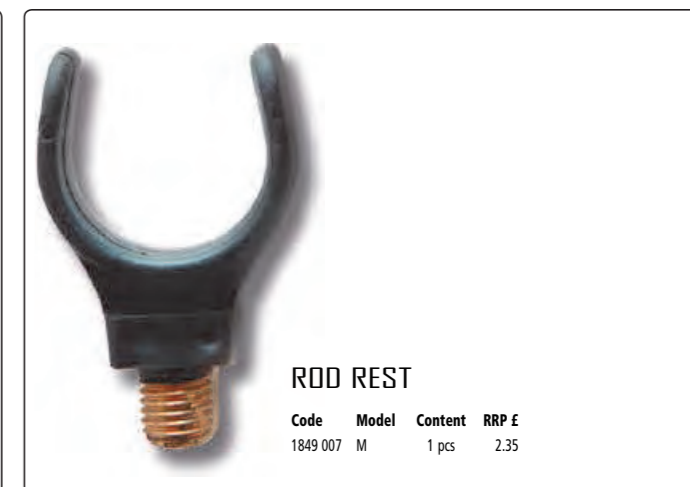

ROD REST

Code	Model	Content	RRP £
1849 007	M	1 pcs	2.35