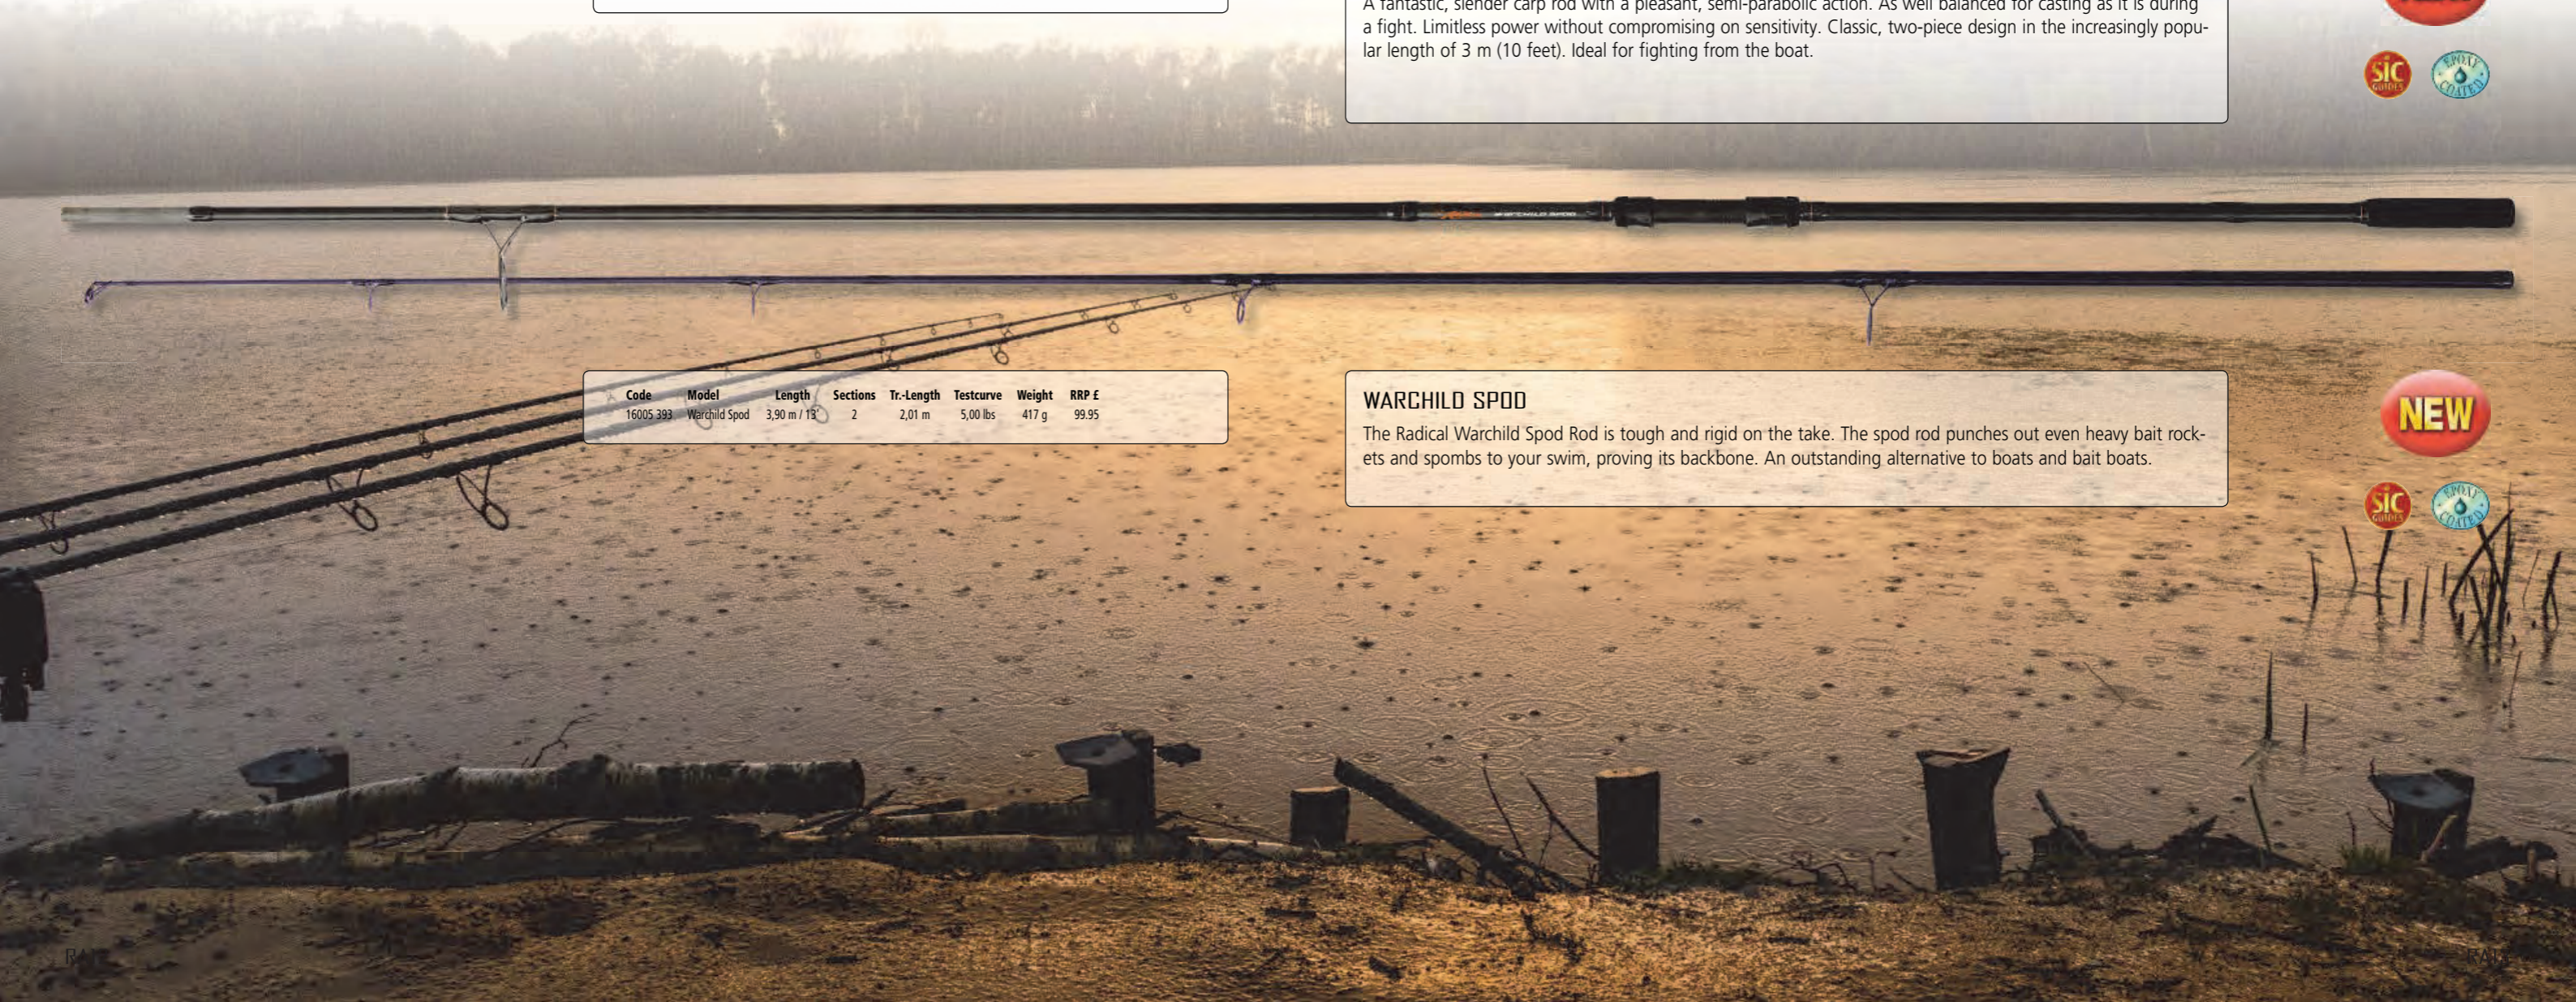

NEW

Available from November!

RITUAL SLO

Large waters and monster fish require the ultimate fighting equipment. Now, carp anglers can present their bait where others cannot even begin to look. The Ritual SLO also impresses with its high-performance gears, making it your future partner for extreme requirements. Thanks to the slow spool stroke, line distribution is also of the highest standard, allowing the thinnest braids to be used and flow effortlessly from the spool.

RADICAL BR II

The sister model to the Radical Big Pit for those who love run control reels. Carp anglers especially will appreciate the facility to switch flexibly between a fight anti reverse setting and a preset run control stoppage. To ensure optimal run control function the gears are equipped with 10 high performance stainless steel ball bearings and 1 needle bearing, which is a unique feature for reels of this size and price band. Countless 40lb+ fish will be caught across Europe next season with this reel.

WARCHILD 3G

A fantastic, slender carp rod with a pleasant, semi-parabolic action. As well balanced for casting as it is during a fight. Limitless power without compromising on sensitivity. Classic, two-piece design in the increasingly popular length of 3 m (10 feet). Ideal for fighting from the boat.

WARCHILD SPOD

The Radical Warchild Spod Rod is tough and rigid on the take. The spod rod punches out even heavy bait rockets and spombs to your swim, proving its backbone. An outstanding alternative to boats and bait boats.