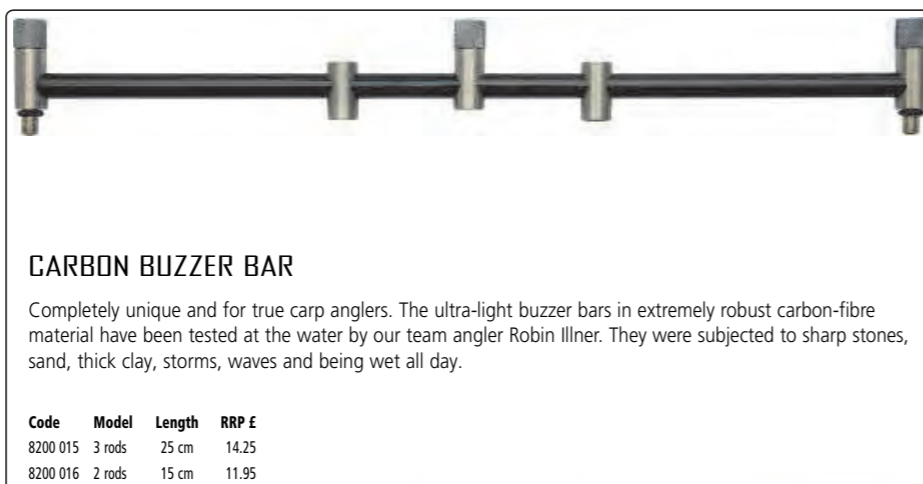

CARBON BUZZER BAR

Completely unique and for true carp anglers. The ultra-light buzzer bars in extremely robust carbon-fibre material have been tested at the water by our team angler Robin Illner. They were subjected to sharp stones, sand, thick clay, storms, waves and being wet all day.

Code	Model	Length	RRP £
8200 015	3 rods	25 cm	14.25
8200 016	2 rods	15 cm	11.95