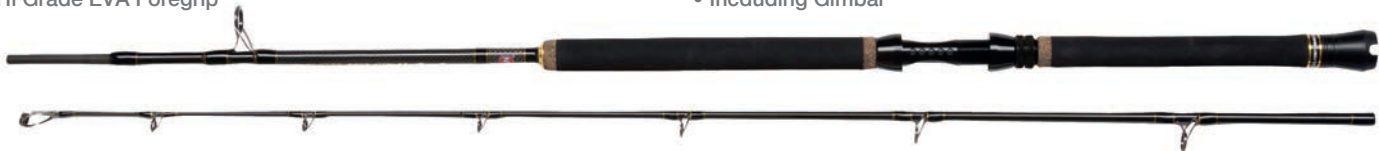

Carbon		EVA		2

S.A.P	U.P.C	BARCODE				L-MINI 0 1 2						R.R.P
1404612	031324172401		REGIMENTII 212 +20LB Boat	BBLTSG	210 cm	107 cm	20 lb	M	321 g	1	F4660	69.90 €
1404613	031324172418		REGIMENTII 212 +30LB Boat	BBLTSG	210 cm	107 cm	30 lb	MH	329 g	1	W4993	74.90 €
1404614	031324172425		REGIMENTII 212 +50LB Boat	BBLTSG	210 cm	107 cm	50 lb	H	366 g	1	X5327	79.90 €

Regiment II Travel Boat

NEW

- SLS3 Blank construction
- Hi Grade EVA Handle
- Rubber Gimbal
- Aluminum reel seat
- Supplied with a cloth bag and cordura tube
- Five piece construction