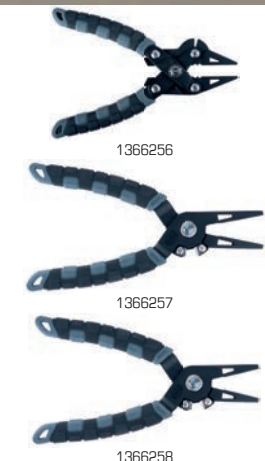

ACCESSORIES

Pliers

PENN® Parallel Pliers provide toughness in an ergonomic and corrosion resistant package. A stainless steel body and jaws coated in black Nickel Titanium create the foundation for our parallel design that keep the jaws parallel along the entire length of the jaws throughout their range of movement, for greater and more even pressure throughout the jaws

- Stainless steel construction
- Black Nickel Titanium coating
- Bypass cutters for both mono and braided lines
- Knot cinching feature
- Crimping feature
- Ergonomic non slip grips

S.A.P	U.P.C	BARCODE		L-MINI 0 1 2				R.R.P
1366256	031324166271		6.5PP 6.5 PARALLEL PLIERS	16,5cm	1	2	M3327	49.90 €
1366258	031324166295		6.5BNP 6.5 BULL NOSE PLIERS	16cm	1	2	Q3327	49.90 €
1366257	031324166288		8BNP 8 BULL NOSE PLIERS	20cm	1	2	A3993	59.90 €