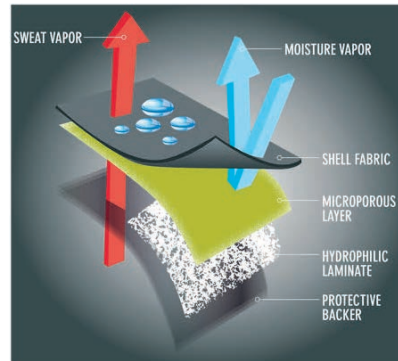

This wader also accepts the Core INS removable zoned insulation system so you can transform your wader for cold or warm weather wading (sold separately). The liner zips and snaps in place to create the one and only all-season wader available.

Comfort is key for long days wade fishing, so we use anatomically correct left and right booties with the Hodgman print design for a custom fit. Each stocking foot bootie utilizes 5mm thick neoprene to keep your feet warmer in cold water. Additionally our Comfort Fit Gravel Guard design eliminates a bulky and uncomfortable connection point at the top of the booties.

- Durable puncture resistant 5-Layer seat and legs with no inside leg seam eliminating leak points from abrasion points
- Breathable 3-Layer upper for moisture vapor transfer
- Stitched and taped waterproof seams
- Top loading external pocket with water resistant zipper
- Micro- fleece lined hand warmer with water resistant zippers
- Y-Back elastic suspenders with low profile DuraFlex® buckles
- Anatomically correct left and right neoprene booties
- Flip out internal zippered storage pocket
- Comfort Fit gravel guard design eliminates pressure points above ankle
- Wade belt with low profile DuraFlex® buckle and belt loops

S.A.P	U.P.C	BARCODE	SIZE	COLOR	QUANTITY	SHOP	R.R.P
1337517	028632689356		S	Bronze/Charcoal	1	M17267	259.00 €
1337518	028632689363		M	Bronze/Charcoal	1	E17267	259.00 €
1337519	028632689370		LT	Bronze/Charcoal	1	G17267	259.00 €
1337520	028632689387		XL	Bronze/Charcoal	1	A17267	259.00 €
1337521	028632689394		XXL	Bronze/Charcoal	1	G17267	259.00 €
1337522	028632689400		MK	Bronze/Charcoal	1	E17267	259.00 €
1337523	028632689417		LK	Bronze/Charcoal	1	V17267	259.00 €
1337524	028632689424		XLK	Bronze/Charcoal	1	U17267	259.00 €
1337525	028632689431		XXLK	Bronze/Charcoal	1	S17267	259.00 €
1337526	028632689448		MT	Bronze/Charcoal	1	P17267	259.00 €
1337527	028632689455		LT	Bronze/Charcoal	1	J17267	259.00 €
1337528	028632689462		XLT	Bronze/Charcoal	1	S17267	259.00 €
1337529	028632689479		XXLT	Bronze/Charcoal	1	O17267	259.00 €