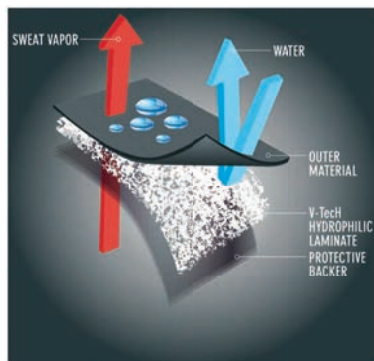

Aesis Sonic Wadelite Jacket

You never know when you'll get stuck in Mother Nature's next downpour, but you'll know you are prepared for it with the Hodgman® Aesis Sonic WadeLite® shell jacket. Designed with lightweight inspiration, we utilize our breathable V-Tech lightweight ripstop fabric for the perfect blend of durability and airy weight.

This jacket utilizes Sonic 2.0 technology, which creates a double sonic weld seam and eliminates thousands of stitch holes in the fabric, ensuring water stays on the outside of your jacket where it belongs. The vented design and laser cut underarm perforations enhance breathability, while the fully taped seams seal out rain.

Striking the perfect balance of form and function, watertight cinch cuffs prevent water from running up your sleeve when releasing or landing a fish. Approach your next day on the water with confidence and go further in the Aesis Sonic WadeLite® jacket. After all, you've got gear designed with grit.

- 3-Layer waterproof/windproof V-Tech WadeLite® ripstop breathable fabric and fully taped seams
- Sonic 2.0 seams
- Perforated laser cut arm vents
- Two lower YKK® zip hand pockets
- Vertical water repellent YKK® zip chest pocket
- Watertight cinch cuffs

SONIC V Tech **3** LAYER

S.A.P	U.P.C	BARCODE	Size	Color	Material	Quantity	Shop	R.R.P
1370909	028632717851		S	Olive	Nylon	1	E12600	189.00 €
1370910	028632717868		M	Olive	Nylon	1	A12600	189.00 €
1370911	028632717875		L	Olive	Nylon	1	I12600	189.00 €
1370912	028632717882		XL	Olive	Nylon	1	R12600	189.00 €
1370913	028632717899		XXL	Olive	Nylon	1	G12600	189.00 €