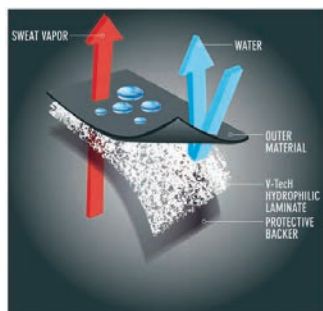

- 3-Layer waterproof/windproof V-Tech breathable fabric and fully taped seams
- 3-way adjustable integrated wire brimmed hood
- Two large front pockets with accessory attachment points and magnetic patch for quick fly storage
- ROM articulated fit and design for optimum range of motion
- Two YKK® vertical water repellent zip chest pockets
- Storm watertight cinch cuffs
- Back D ring for accessory attachment
- Two lower YKK® zip hand pockets
- Inner security pocket