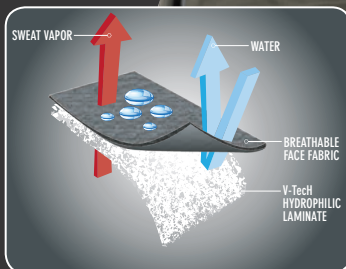

## HIGH WATER HAND WARMER

Accessible while wearing waders

2-Layer waterproof/windproof V-Tech™ breathable fabric with warm micro-fleece lining and fully taped seams

2  
LAYER