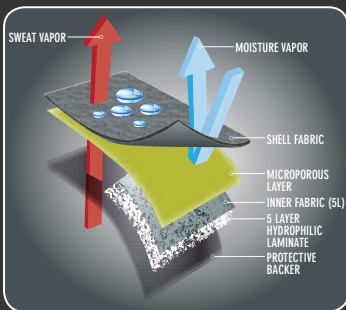

3 LAYER

Highly breathable upper construction where maximum sweat vapor transfer is needed. DWR (Durable Water Repellant) external coating provides long lasting performance.