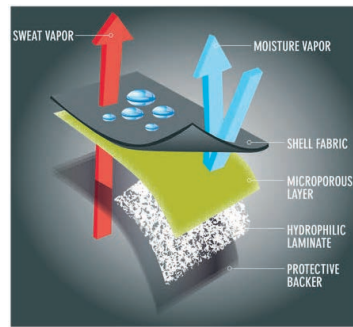

## Aesis Zip Front Stocking Foot

**NEW**

- Waterproof RiRi® front zipper
- Durable puncture resistant 5-Layer seat and legs with no inside leg seam eliminating leak points from abrasion points
- Breathable 4-Layer upper for moisture vapor transfer
- Sonic 2.0 seams
- Two Micro-fleece lined hand warmer pockets with water resistant zippers
- Suspender system converts waders from chest to waist high without removing suspenders
- Anatomically correct left and right neoprene booties
- Flip out internal zippered storage pocket
- Stretch wade belt with low profile DuraFlex® buckle and belt loops
- D-Ring on back for net