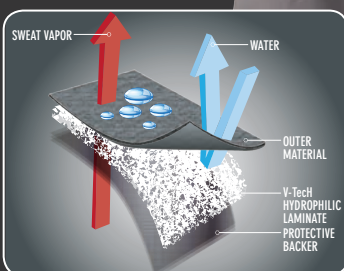

Storm watertight cinch cuffs