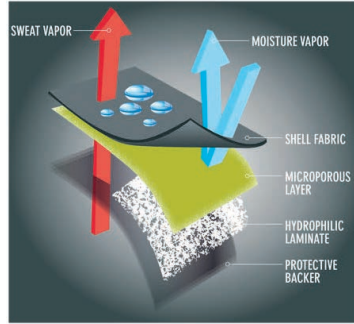

Aesis Sonic Stocking Foot

- Durable puncture resistant 5-Layer seat and legs with no inside leg seam eliminating leak points from abrasion points
- Breathable 4-Layer upper for moisture vapor transfer
- Sonic 2.0 seams
- Top loading external pocket with water resistant zipper
- Suspender system converts waders from chest to waist high without removing suspenders
- Anatomically correct left and right neoprene booties
- Flip out internal zippered storage pocket
- Stretch wade belt with low profile DuraFlex® buckle and belt loops
- D-Ring on back for net
- Core INS removable insulation system compatible

NEW

CORE INS 4 LAYER 5
REMOVABLE INSULATION SYSTEM

SONIC

S.A.P	U.P.C	BARCODE	SIZE	COLOR	QUANTITY	SHOP	R.R.P
1337486	028632689042		S	Bronze/Olive	1	P25933	389.00 €
1337487	028632689059		M	Bronze/Olive	1	L25933	389.00 €
1337488	028632689066		L	Bronze/Olive	1	R25933	389.00 €
1337489	028632689073		XL	Bronze/Olive	1	J25933	389.00 €
1337490	028632689080		XXL	Bronze/Olive	1	H25933	389.00 €
1337491	028632689097		MK	Bronze/Olive	1	I25933	389.00 €
1337492	028632689103		LK	Bronze/Olive	1	Z25933	389.00 €
1337493	028632689110		XLK	Bronze/Olive	1	X25933	389.00 €
1337494	028632689127		XXLK	Bronze/Olive	1	W25933	389.00 €
1337495	028632689134		MT	Bronze/Olive	1	O25933	389.00 €
1337496	028632689141		LT	Bronze/Olive	1	Q25933	389.00 €
1337497	028632689158		XLT	Bronze/Olive	1	M25933	389.00 €
1337498	028632689165		XXLK	Bronze/Olive	1	L25933	389.00 €