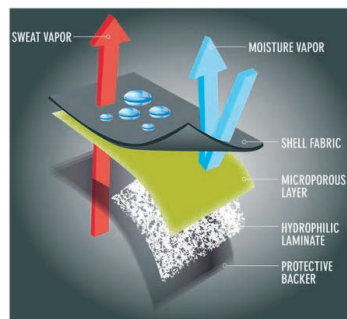

S.A.P	U.P.C	BARCODE	0 1 2				R.R.P
1337499	028632689172		S	Digital Camo / Dark Charcoal	1	J25933	389.00 €
1337500	028632689189		M	Digital Camo / Dark Charcoal	1	Z25933	389.00 €
1337501	028632689196		L	Digital Camo / Dark Charcoal	1	X25933	389.00 €
1337502	028632689202		XL	Digital Camo / Dark Charcoal	1	W25933	389.00 €
1337503	028632689219		XXL	Digital Camo / Dark Charcoal	1	U25933	389.00 €