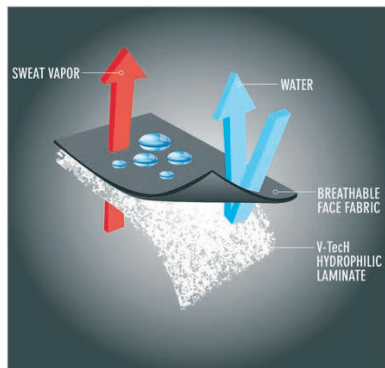

Our aim is to ensure our gear never inhibits performance, so the shell jacket also utilizes optimized Range of Motion (ROM) fit allowing you to cast freely and comfortably. Feature rich indeed, the Aesis 3-in-1 includes large capacity pockets and a removable magnetic catch for shifting between gear packs and eliminating the need for pesky foam patches. Low profile D-rings are strategically placed for accessory attachment and zippered chest pockets keep valuables safely tucked away.

The inner jacket can be zipped inside the outer shell or worn as a separate piece. In the event you work up a sweat, you'll stay warm the inner jacket is constructed with Thinsulate® insulation, which is designed with a moisture resistant barrier to retain insulating value even when damp. High water hand warmer pockets allow you to keep your hands toasty even when the jacket is worn inside waders. Two zippered lower pockets, a chest pocket, and an inner security pocket offer a range of storage options."

- SHELL
- 2-Layer waterproof/windproof V-Tech™ breathable fabric with warm micro-fleece lining and fully taped seams
- 3-way adjustable, removable and stowable wire brimmed hood

Thinsulate INSULATION V-Tech 2 LAYER

S.A.P	U.P.C	BARCODE		0 1 2					R.R.P
1365990	028632716465		AESI 3N1JOL-S AESIS 3N1 JKT OLV S	S	Olive/Black	Polyester	1	D21933	329.00 €
1365991	028632716472		AESI 3N1JOL-M AESIS 3N1 JKT OLV M	M	Olive/Black	Polyester	1	P21933	329.00 €
1365992	028632716489		AESI 3N1JOL-L AESIS 3N1 JKT OLV L	L	Olive/Black	Polyester	1	U21933	329.00 €
1365993	028632716496		AESI 3N1JOL-XL AESIS 3N1 JKT OLV XL	XL	Olive/Black	Polyester	1	B21933	329.00 €
1365994	028632716502		AESI 3N1JOL-2X AESIS 3N1 JKT OLV 2X	XXL	Olive/Black	Polyester	1	T21933	329.00 €