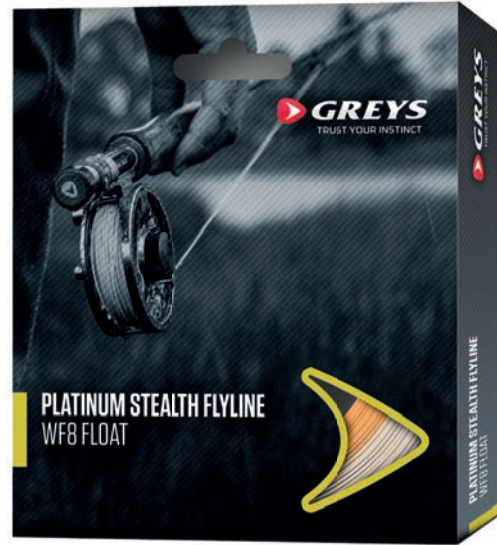

Platinum Stealth

The ultimate combination of distance and presentation, neither has been sacrificed in the design of this range. Delicate presentation gives finely controlled turnover combined with outstanding power. Perfect for river, stream, and Stillwater.

- Ultra low memory
- Smooth slick finish
- Subtle Dual colour, perfect as a casting aid without spooking fish
- Subdued stealth finish, colour and line lift off
- Comes with 2 braided loops
- Finely tuned taper for perfect balance between power and presentation