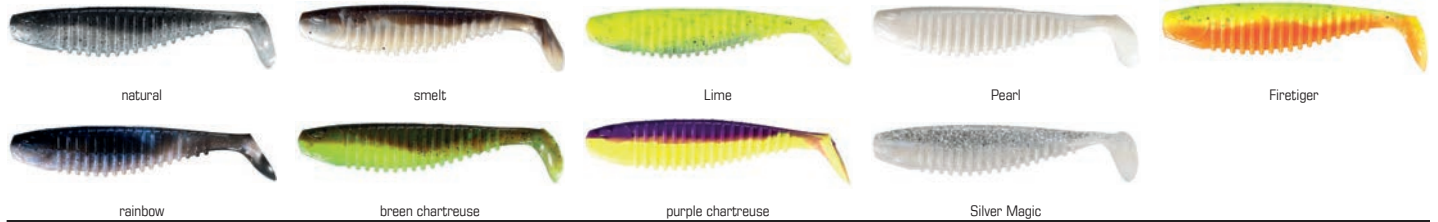

BERKLEY

Flex Rib Shad

The Rib shad is certainly the most versatile shad in the Flex range. 3 sizes that match almost all conditions and a soft material that will make it perfect for all techniques, from vertical to linear fishing. A really sexy swimming action!

Flex Slim Shad

The Slim shad has a special flat body to present a large silhouette without pulling too much on the rod, and keep a good penetration in the water. As the 2 other shapes of Flex lures, its body has many ribs to enhance the vibes but also to better hold any attractant you want to apply. A must have in the small size for zander fishing, vertical style, and a clear target for pike and catfish, but also seabass and cod. We add a 4" size that will be perfect for zander fishing, as well as light pike fishing.