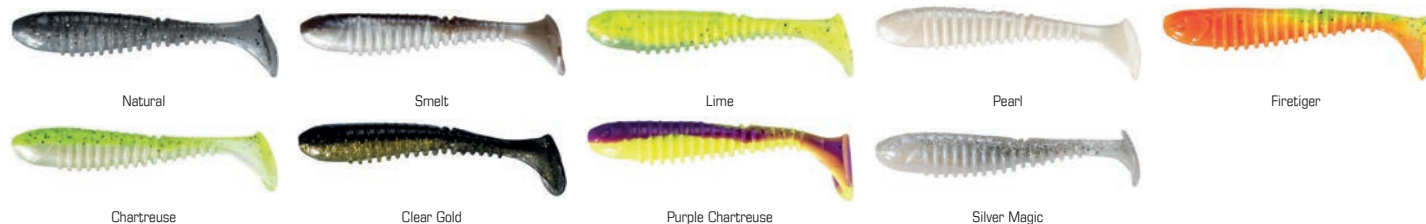

Flex Cutt Shad

A fantastic new addition to the successful Flex range. 3 sizes to fit all needs and a cut tail for a continuous swimming at any speed. Still translucent and glittered colours for even more efficiency. A candy for all predators.

S.A.P	U.P.C	BARCODE	0 1 2	📦	🌈	🏠	SHOP	R.R.P
1303777	028632645611		5 cm	200	Bleak	1	B3727	55.90 €
1303778	028632645628		5 cm	200	Cappuccino	1	P3727	55.90 €
1303779	028632645635		5 cm	200	Rainbow	1	Y3727	55.90 €
1303780	028632645642		5 cm	200	Firetiger	1	M3727	55.90 €
1303781	028632645659		5 cm	200	Smelt	1	U3727	55.90 €
1303782	028632645666		5 cm	200	Pearl	1	O3727	55.90 €
1303783	028632645673		5 cm	200	Chartreuse	1	O3727	55.90 €
1303784	028632645680		5 cm	200	Green Back	1	U3727	55.90 €
1303785	028632645697		7,5 cm	100	Bleak	1	W3727	55.90 €
1303786	028632645703		7,5 cm	100	Cappuccino	1	N3727	55.90 €
1303787	028632645710		7,5 cm	100	Rainbow	1	C3727	55.90 €
1303788	028632645727		7,5 cm	100	Firetiger	1	E3727	55.90 €
1303789	028632645734		7,5 cm	100	Smelt	1	H3727	55.90 €
1303790	028632645741		7,5 cm	100	Pearl	1	Y3727	55.90 €
1303791	028632645758		7,5 cm	100	Chartreuse	1	T3727	55.90 €
1303792	028632645765		7,5 cm	100	Green Back	1	K3727	55.90 €
1303793	028632645772		10 cm	50	Bleak	1	J3727	55.90 €
1303794	028632645789		10 cm	50	Cappuccino	1	N3727	55.90 €
1303795	028632645796		10 cm	50	Rainbow	1	B3727	55.90 €
1303796	028632645802		10 cm	50	Firetiger	1	C3727	55.90 €
1303797	028632645819		10 cm	50	Smelt	1	E3727	55.90 €
1303798	028632645826		10 cm	50	Pearl	1	N3727	55.90 €
1303799	028632645833		10 cm	50	Chartreuse	1	B3727	55.90 €
1303800	028632645840		10 cm	50	Green Back	1	S3727	55.90 €

BERKLEY

Flex Rib Shad

The Rib shad is certainly the most versatile shad in the Flex range. 3 sizes that match almost all conditions and a soft material that will make it perfect for all techniques, from vertical to linear fishing. A really sexy swimming action!