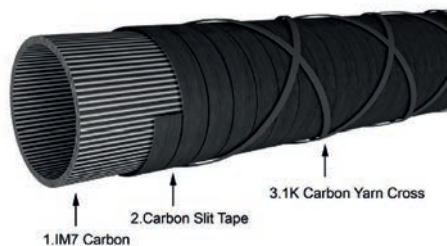

SKELETOR XCD Series

The New Berkley Skeletor XCD rods are even better balanced, sleeker and up for any task given. The modern rod design combined with IM7 Premium Blank technology and the High end components such as the Skeletor clock style reelseat will give anglers all they need to be able to Catch More Fish!

- -IM7 High modulus Blank construction
- -Skeletor reelseat
- -Engraved Aluminium buttcap
- -Anodized Silver metal parts
- -Black Stainless steel guide frames and Titanium Oxide rings
- -Ergonomic Split handle design

Skeletor XCD Spin