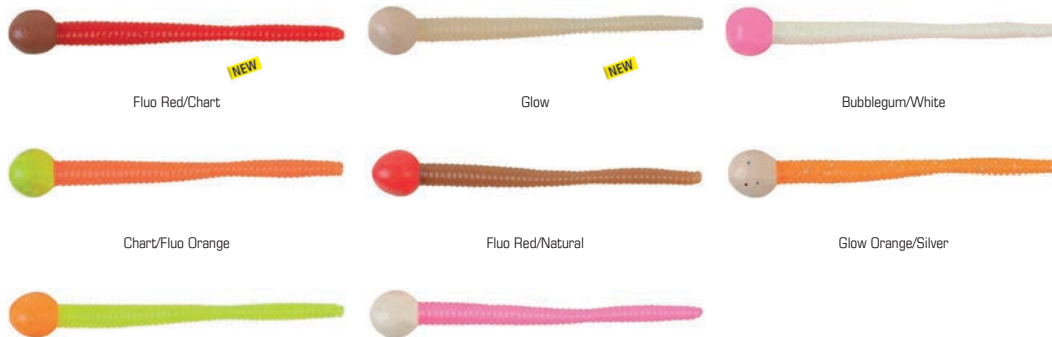

Powerbait Micro Power Grub

Berkley PowerBait Micro Grubs are perfectly sized for smaller hooks and lures, these baits are an excellent choice for light tackle rigging or finesse presentations, and carry power with Berkley PowerBait scent and flavor formulas.

PowerBait Mice Tail

NEW

The Mice Tail is a must have for all put and take trout lakes! It works also really well on a light jighead for trouts and perchs.

S.A.P	U.P.C	BARCODE	0 1 2	12	🌈	🏠	🛒	R.R.P
1307587	028632651537		7,5 cm	13	Fluo Red/Chart	6	B466	6.99 €
1307589	028632651551		7,5 cm	13	Glow	6	P466	6.99 €
1307585	028632651513		7,5 cm	13	Bubblegum/White	6	I466	6.99 €
1307586	028632651520		7,5 cm	13	Chart/Fluo Orange	6	F466	6.99 €
1307588	028632651544		7,5 cm	13	Fluo Red/Natural	6	X466	6.99 €
1307590	028632651568		7,5 cm	13	Glow Orange/Silver	6	P466	6.99 €
1307592	028632651582		7,5 cm	13	Orange Silver/Chart	6	U466	6.99 €
1307594	028632651605		7,5 cm	13	White/Bubblegum	6	U466	6.99 €